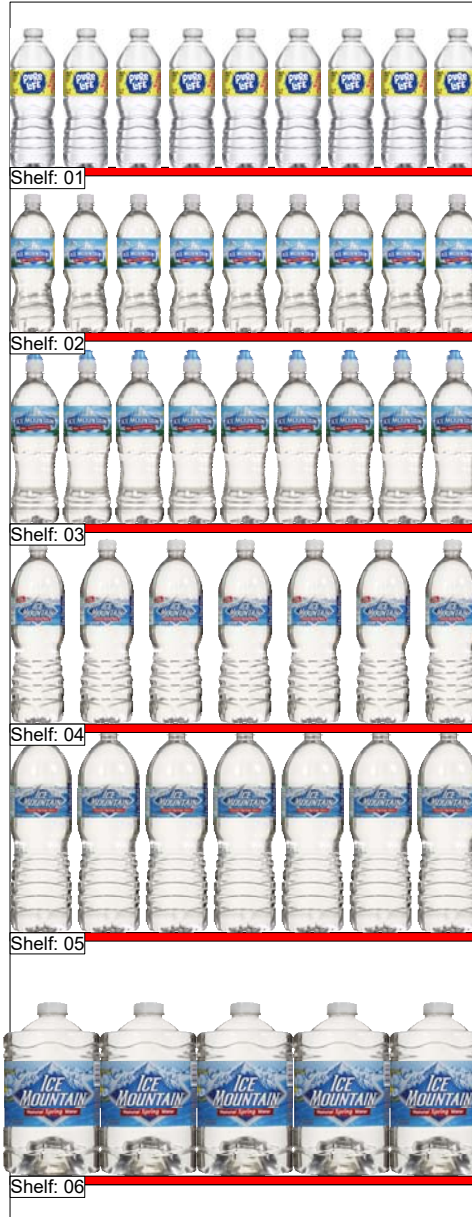

GREATLAKES WATER DOOR

2 ft 3.00 in WIDE / 70 in HIGH

GREATLAKES WATER DOOR

1/20/2022

8:28 AM

L:\INTACTIX\!EDGE\BEVERAGE\GREATLAKES.psa

Width: 2 ft 3.00 in Height: 70 Inches

GREATLAKES WATER DOOR

Shelf : 01

WIDTH: 27.00 in

LOCATION ID	UIN	UPC 12	DESCRIPTION	PACK	SIZE	FACINGS WIDE	FACINGS HIGH
1	151277	068274735298	NSTL PURE LIFE WTR .5 L	1	28 PK	9	1

Shelf : 02

WIDTH: 27.00 in

LOCATION ID	UIN	UPC 12	DESCRIPTION	PACK	SIZE	FACINGS WIDE	FACINGS HIGH
1	039457	083046008537	ICE MNTN SPRNG WTR	28	20 OZ	9	1

Shelf : 03

WIDTH: 27.00 in

LOCATION ID	UIN	UPC 12	DESCRIPTION	PACK	SIZE	FACINGS WIDE	FACINGS HIGH
1	279810	083046453375	ICE MTN SPRG WTR SPRT BTL	28	700 ML	9	1

Shelf : 04

WIDTH: 27.00 in

LOCATION ID	UIN	UPC 12	DESCRIPTION	PACK	SIZE	FACINGS WIDE	FACINGS HIGH
1	488015	083046000111	ICE MTN SPRNG WTR	18	1 LTR	7	1

Shelf : 05

WIDTH: 27.00 in

LOCATION ID	UIN	UPC 12	DESCRIPTION	PACK	SIZE	FACINGS WIDE	FACINGS HIGH
1	410787	083046000128	ICE MNTN WTR	12	1.5 LTR	7	1

Shelf : 06

WIDTH: 27.00 in

LOCATION ID	UIN	UPC 12	DESCRIPTION	PACK	SIZE	FACINGS WIDE	FACINGS HIGH
1	851642	083046334131	ICE MNTN PET WTR 3LTR	6	3 LTR	5	1