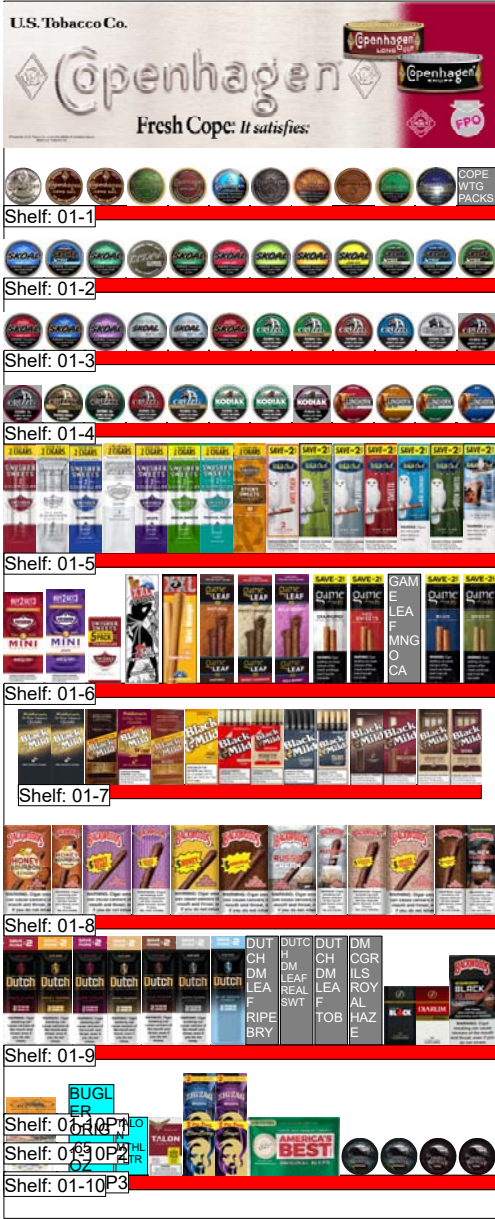

EDGE OTP SET MP-SZ - TRADE COMMUNICATION – NOT INTENDED FOR CONSUMERS

2 ft 10.00 in WIDE / 84 in HIGH

CREATED BY MCLANE COMPANY, INC.  
 TEMPLE, TEXAS

L:\INTACTIX\EDGE\OTP\OTP 3FTx84 MP-SZ.psa

12:47 PM  
 1/31/2022

Page: 1 of 5

**EDGE OTP SET MP-SZ - TRADE COMMUNICATION – NOT INTENDED FOR CONSUMERS**

1/31/2022

12:47 PM

L:\INTACTIX\EDGE\OTP\OTP 3FTx84 MP-SZ.psa

Width: 2 ft 10.0... Height: 84 Inches

EDGE OTP SET MP-SZ - TRADE COMMUNICATION – NOT INTENDED ...

Shelf :

WIDTH: 34.00 in

Shelf : 01-1

WIDTH: 34.00 in

LOCATION ID	UIN	UPC 12	DESCRIPTION	PACK	SIZE	FACINGS WIDE	FACINGS HIGH
1	723882	073100001079	COPENHAGEN FC	5	1.2 OZ	1	1
2	516690	073100001215	COPENHAGEN LC	5	1.2 OZ	2	1
3	097113	073100008764	COPENHAGEN LCW	5	1.2 OZ	1	1
4	276493	073100008825	COPENHAGEN LCS	5	1.2 OZ	1	1
5	270744	073100000362	COPENHAGEN LC MINT	5	1.2 OZ	1	1
6	276527	073100008849	COPENHAGEN EXTRA LCN	5	1.2 OZ	1	1
7	057017	073100005107	COPE ML LC SO BLEND	5	CAN	1	1
8	129221	073100003141	COPENHAGEN POUCHES	5	.82 OZ	1	1
9	602649	073100000553	COPENHAGEN PCHS WNTRGRN	5	.82 OZ	1	1
10	501601	073100000393	COPENHAGEN MINT POUCH	5	CAN	1	1
11	258967	073100000218	COPE WTG PACKS	5	CAN	1	1