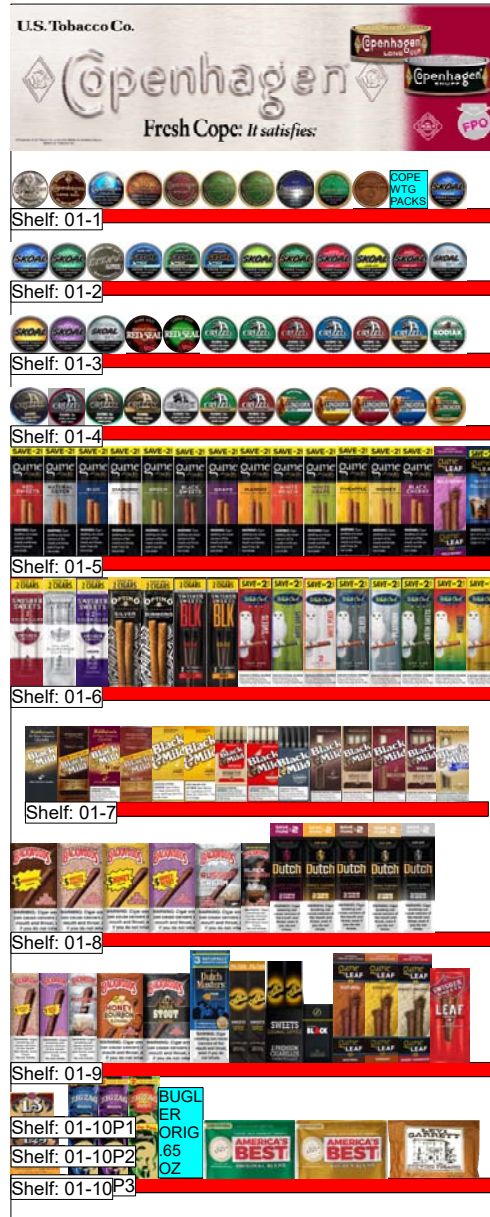

EDGE OTP SET MZ-NC - TRADE COMMUNICATION – NOT INTENDED FOR CONSUMERS

2 ft 10.00 in WIDE / 84 in HIGH

CREATED BY MCLANE COMPANY, INC.
TEMPLE, TEXAS

L:\INTACTIX\EDGE\OTP\OTP 3FTx84 MZ-NC.psa

7:17 AM

2/10/2022

Page: 1 of 5

EDGE OTP SET MZ-NC - TRADE COMMUNICATION – NOT INTENDED FOR CONSUMERS

2/10/2022

7:17 AM

L:\INTACTIX\EDGE\OTP\OTP 3FTx84 MZ-NC.psa

Width: 2 ft 10.0... Height: 84 Inches

EDGE OTP SET MZ-NC - TRADE COMMUNICATION – NOT INTENDED...

Shelf :

WIDTH: 34.00 in

Shelf : 01-1

WIDTH: 34.00 in

LOCATION ID	UIN	UPC 12	DESCRIPTION	PACK	SIZE	FACINGS WIDE	FACINGS HIGH
1	723882	073100001079	COPENHAGEN FC	5	1.2 OZ	1	1
2	516690	073100001215	COPENHAGEN LC	5	1.2 OZ	1	1
3	270744	073100000362	COPENHAGEN LC MINT	5	1.2 OZ	1	1
4	589143	073100002830	COPENHAGEN LC SOUTHRN BLD	5	1.2 OZ	1	1
5	276493	073100008825	COPENHAGEN LCS	5	1.2 OZ	1	1
6	097113	073100008764	COPENHAGEN LCW	5	1.2 OZ	2	1
7	501601	073100000393	COPENHAGEN MINT POUCH	5	CAN	1	1
8	602649	073100000553	COPENHAGEN PCHS WNTRGRN	5	.82 OZ	1	1
9	129221	073100003141	COPENHAGEN POUCHES	5	.82 OZ	1	1
10	258967	073100000218	COPE WTG PACKS	5	CAN	1	1
11	004242	073100004575	SKOAL MINT POUCH	5	.82 OZ	1	1